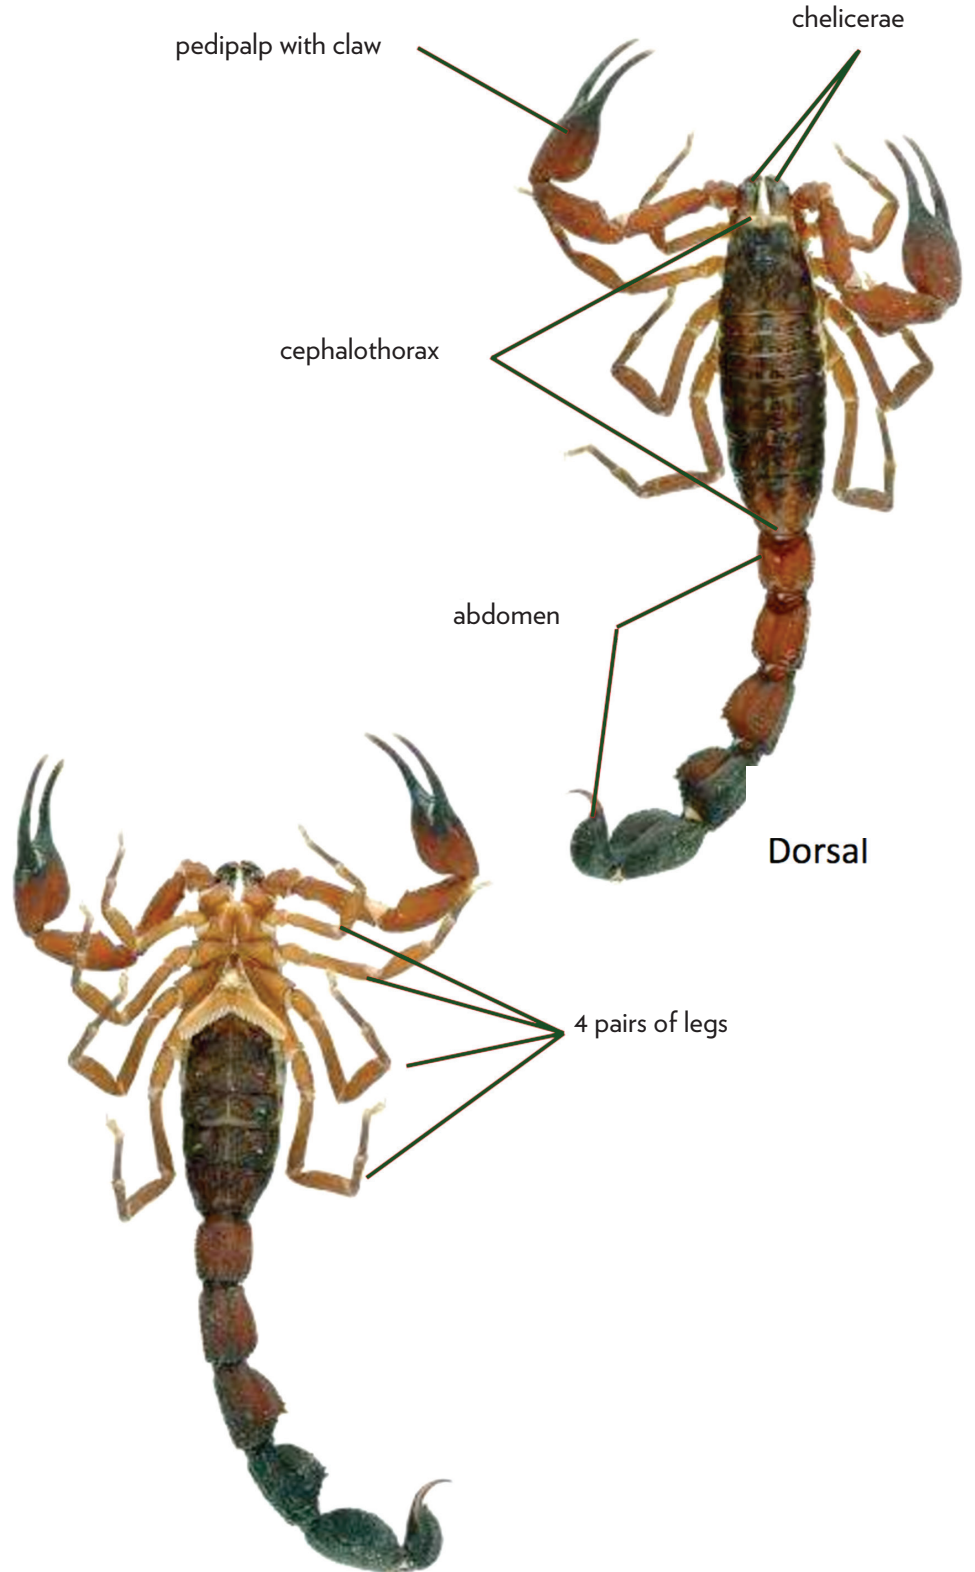

# Scorpion Anatomy

Study this drawing of a scorpion. Notice all the parts that make up the scorpion. On the following page write the names of the parts where indicated.

## FUN FACT

The scorpion is nocturnal, often hiding during the day under rocks and in holes in the ground before emerging at night to feed.

# Scorpion Anatomy

Write the names of the body parts on the lines below.

## FUN FACT

Scorpions can eat a massive amount of food in one meal. Their large food- storage organs, together with a low metabolism rate and an inactive lifestyle, mean that if necessary they can survive 6-12 months without eating again.