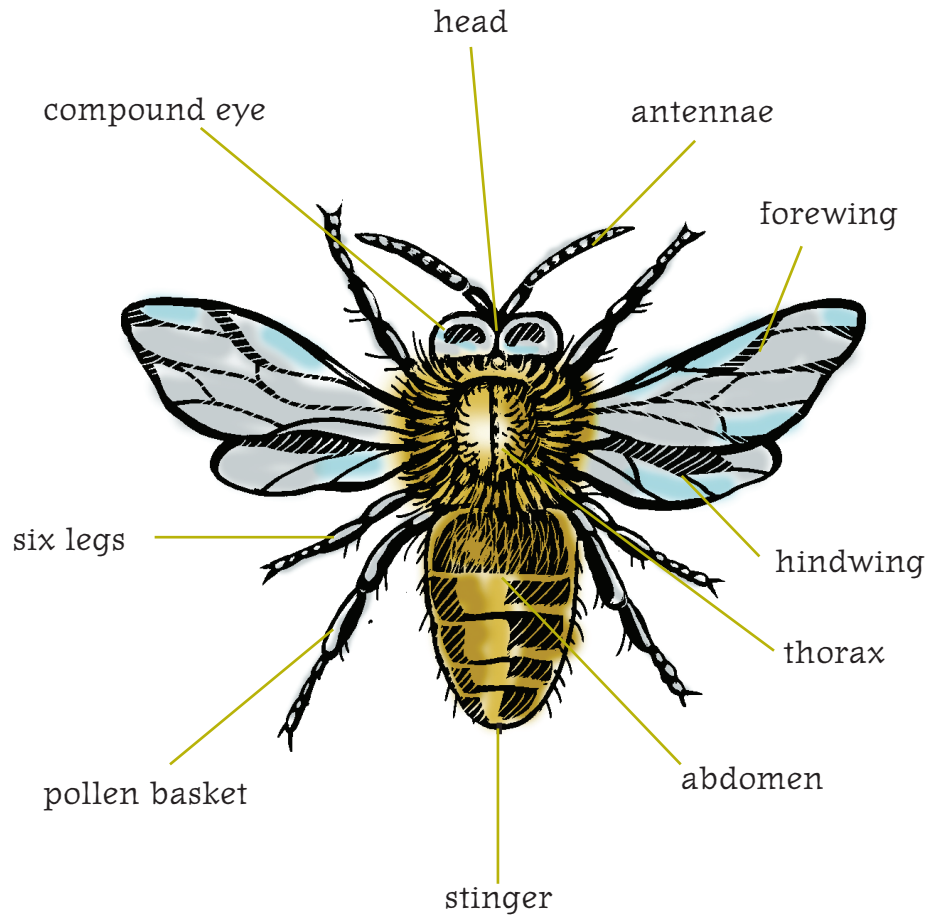

# LEARN THE PARTS OF A HONEY BEE

Study this drawing of a worker bee. Notice all the parts that make up the bee. Many insects have similar body parts. When you think you can remember all the parts, turn the page over and write the names in the correct places.

## FUN FACT

The bees' buzz is the sound made by their wings which beat 11,400 times per minute.

# LEARN THE PARTS OF A HONEY BEE

Write the names of the bee's body parts on the lines below.

## FUN FACT

A honey bee can fly for up to six miles, and as fast as 15 miles per hour.